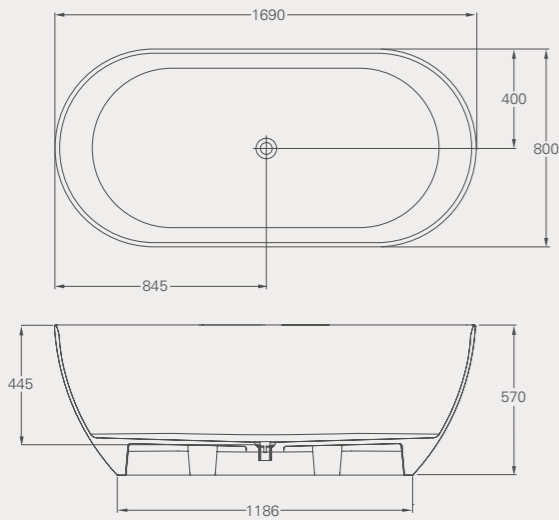

NUVOLA

Nuvola ClearStone bath, page 16

Formoso Grande ClearStone bath

L: 1690, W: 800, H: 570
 Weight empty: 84 kg
 Displaced capacity: 277 litres*
 Material: ClearStone
 No overflow
 Template provided for drilling overflow
 Not suitable for rim-mounted taps
 Compatible wastes: CW2N, CW2NCS, CW3, CW11, see p76
Code: N2ACS Price: £1995