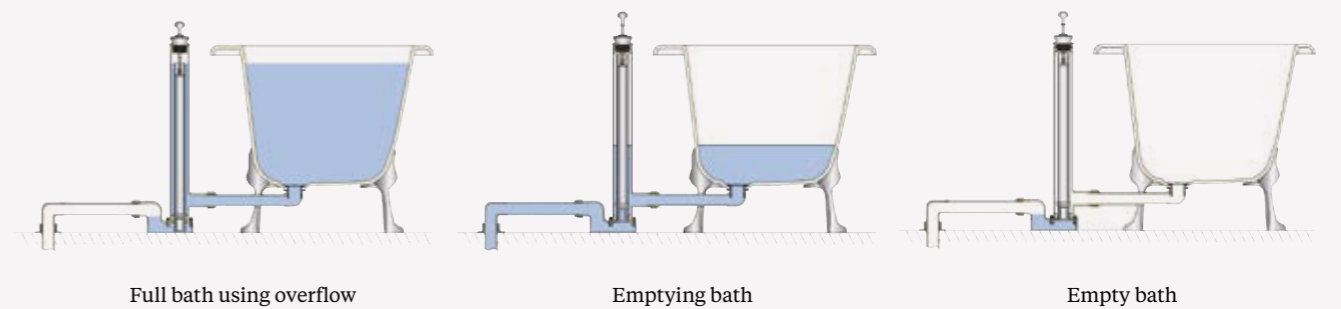

ON ALL
FIRE HYDRANTS
See website for more details