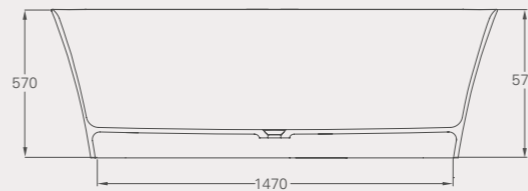

Palermo Grande ClearStone bath

L: 1790, W: 750, H: 570
Weight empty: 99 kg
Displaced capacity: 261 litres*
Material: ClearStone
No overflow
Template provided for drilling overflow
Not suitable for rim-mounted taps
Compatible wastes: CW2N, CW2NCS, CW3, CW11, see p76

Code: N5CCS Price: £1995

*Displaced capacity is the bath capacity less 70 litres.