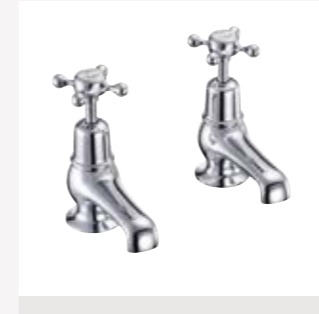

Angled bath filler wall-mounted
Standard
Code: CL26 Price: £334
Regent
Code: CLR26 Price: £374

Burlington Basin Taps

ONE TAP HOLE

Basin mixer with high central indice with click-clack waste
Standard
Code: CL6 Price: £226
Regent
Code: CLR6 Price: £246

Basin mixer with high central indice with pop-up waste
Standard
Code: CL4 Price: £204
Regent
Code: CLR4 Price: £224

Basin mixer with high central indice with plug and chain waste
Standard
Code: CL5 Price: £204
Regent
Code: CLR5 Price: £224

TWO TAP HOLE

Basin tap 3"
Standard
Code: CL1 Price: £119
Regent
Code: CLR1 Price: £159

Basin tap 5"
Standard
Code: CL2 Price: £129
Regent
Code: CLR2 Price: £169

2 tap hole Bridge mixer with high central indice with plug and chain waste
Standard
Code: CL10 Price: £308
Regent
Code: CLR10 Price: £348