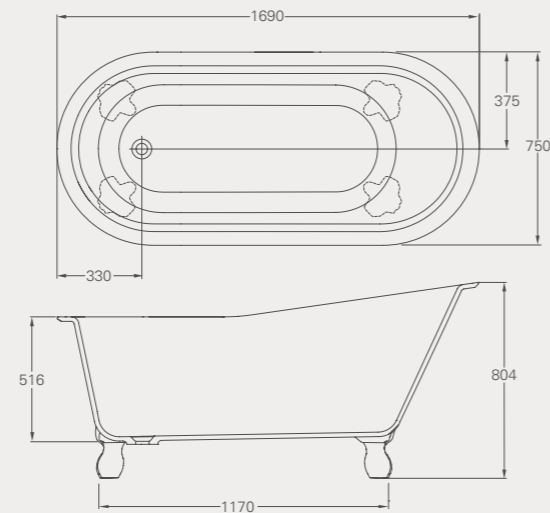

Romano Grande ClearStone bath with chrome Classic feet

L: 1690, W: 750, H: 516/804
Weight empty: 75 kg
Displaced capacity: 167 litres*
Material: ClearStone

Overflow un-drilled
Not suitable for rim-mounted taps
Compatible wastes: CW2N, CW2NCS, W4, CW3, CW11, W21, W8N, see p76

Code: N11BCS Price: £1995 (price includes any feet shown on page 64)
Please specify the feet required at the time of ordering

*Displaced capacity is the bath capacity less 70 litres.

ROMANO PETITE