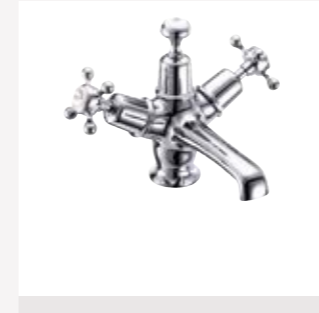

Angled bath filler deck-mounted
Standard
Code: CL25 Price: £334
Regent
Code: CLR25 Price: £374

Bath tap deck-mounted
Standard
Code: CL3 Price: £155
Regent
Code: CLR3 Price: £195

WALL-MOUNTED

Bath shower mixer wall-mounted with "S" adjuster
Standard
Code: CL17 Price: £515
Regent
Code: CLR17 Price: £555

Angled bath shower mixer wall-mounted with "S" adjuster
Standard
Code: CL21 Price: £515
Regent
Code: CLR21 Price: £555

Bath filler wall-mounted
Standard
Code: CL24 Price: £334
Regent
Code: CLR24 Price: £374

Angled bath filler wall-mounted
Standard
Code: CL26 Price: £334
Regent
Code: CLR26 Price: £374

Burlington Basin Taps

ONE TAP HOLE

Basin mixer with high central indice with click-clack waste
Standard
Code: CL6 Price: £226
Regent
Code: CLR6 Price: £246