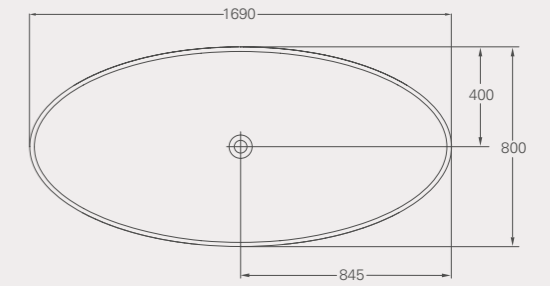

Lacrima Natural Stone bath

L: 1690, W: 800, H: 560
Weight empty: 93 kg
Displaced capacity: 230 litres*
Material: Natural Stone
Integrated overflow
Not suitable for rim-mounted taps
Compatible wastes: CW1, CW1N, CW3, W21, see p76
Code: N12 Price: £2295

*Displaced capacity is the bath capacity less 70 litres.