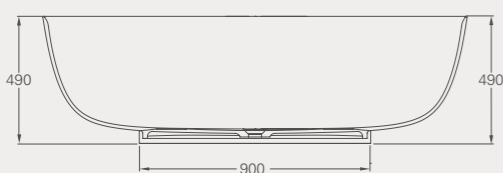

*Displaced capacity is the bath capacity less 70 litres.

Modern ClearStone Baths

PURO

Puro ClearStone bath, *page 14*

PURO WITH PLINTH

Puro ClearStone bath with plinth

Puro ClearStone bath

L: 1700 W: 750 H: 490
 Weight empty: 65kg
 Displaced capacity: 203 litres*
 Material: ClearStone
 No overflow
 Template provided for drilling overflow
 Not suitable for rim-mounted taps
 Compatible wastes: CW2N, CW2NCS, CW3, CW11, see p76