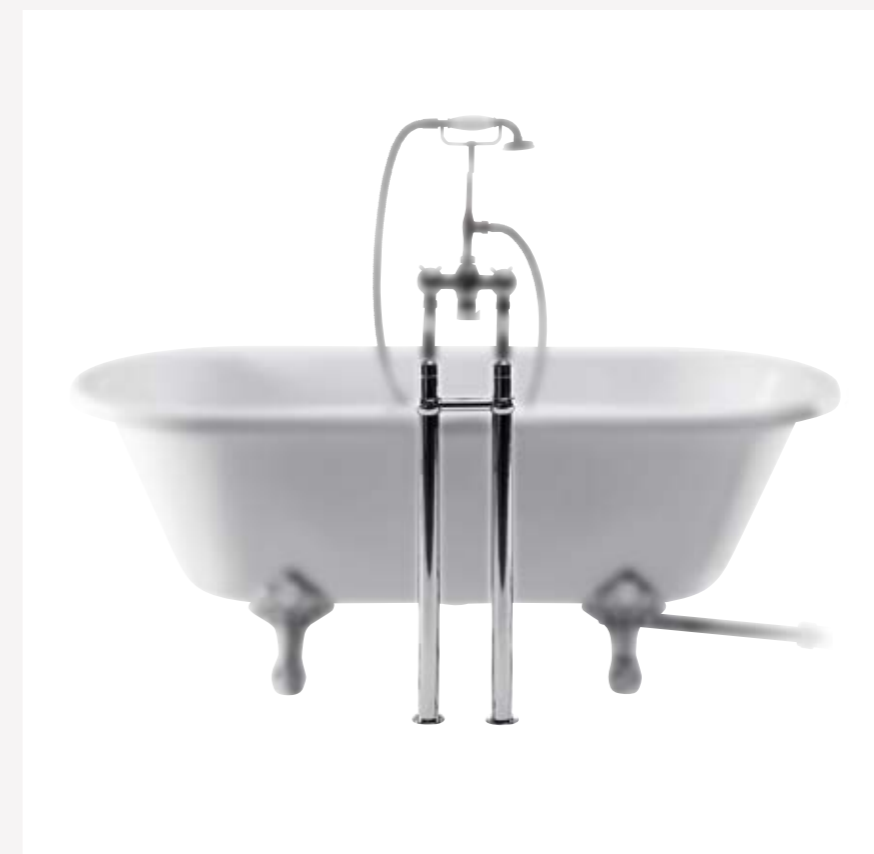

*Displaced capacity is the bath's capacity less 70 litres.

See website for more details

Chrome

Claw Feet (L1)

Chrome L1C

White L1W

Black L1B

Legs included within the bath price for Classico, Romano and Batello baths.

Shrouds and Stand Pipes

Decorative shrouds
 These are for use with baths with rim-mounted fittings and can be used with deck-mounted taps.
 D: 70, W: 70, H: 709
Code: W6 Price: £229

Stand pipes including horizontal support bar
 These are for use with baths where fittings are not rim or wall-mounted (Water runs through the pipes). Can be used with deck-mounted taps.
 D: 100, W: 280, H: 600
Code: W7 Price: £320