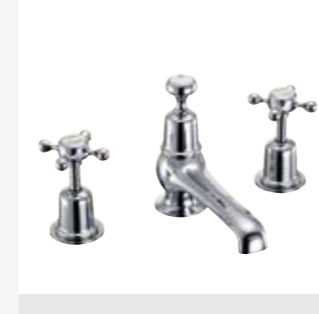

TWO TAP HOLE

Basin tap 3"
Standard
Code: CL1 Price: £119
Regent
Code: CLR1 Price: £159

Basin tap 5"
Standard
Code: CL2 Price: £129
Regent
Code: CLR2 Price: £169

2 tap hole Bridge mixer with high central indice with plug and chain waste
Standard
Code: CL10 Price: £308
Regent
Code: CLR10 Price: £348

2 tap hole Arch mixer with curved spout (200mm centres)
Standard
Code: CL27 Price: £289
Regent
Code: CLR27 Price: £309

THREE TAP HOLE

3 tap hole mixer with pop-up waste
Standard
Code: CL12 Price: £269
Regent
Code: CLR12 Price: £329

3 tap hole thermostatic mixer with pop-up waste
Please note that Kensington levers are not suitable to be fitted to this product.
Code: CL29 Price: £339

Bathing in technology

- Brass taps & heads
- Chrome plated to EN817 & EN200 and level 10 salt spray tested
- mixers are fitted with a flow straightener for low pressure installations
- A high pressure aerator is provided with every mixer for high pressure installations
- All mixers work on 0.2 bar to 5 bar pressure (i.e are low and high pressure taps)