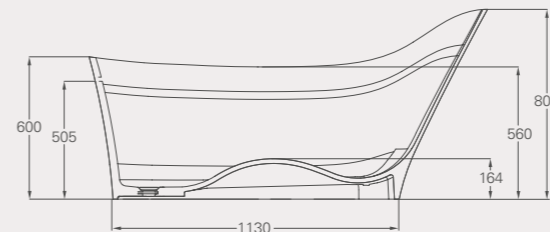

Nebbia Natural Stone bath

L: 1600, W: 800, H: 600/800
Weight empty: 117 kg
Displaced capacity: 230 litres*
Material: Natural Stone
Integrated overflow
Not suitable for rim-mounted taps
Compatible wastes: CW1, CW1N, CW3, see p76
Code: N14 Price: £2295

*Displaced capacity is the bath capacity less 70 litres.

LACRIMA