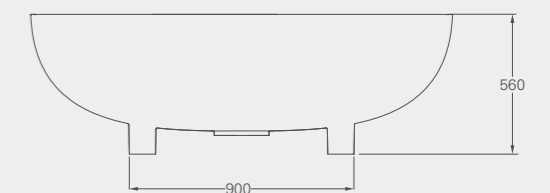

Lacrima Natural Stone bath

L: 1690, W: 800, H: 560
Weight empty: 93 kg
Displaced capacity: 230 litres*
Material: Natural Stone
Integrated overflow
Not suitable for rim-mounted taps
Compatible wastes: CW1, CW1N, CW3, W21, see p76
Code: N12 Price: £2295

*Displaced capacity is the bath capacity less 70 litres.