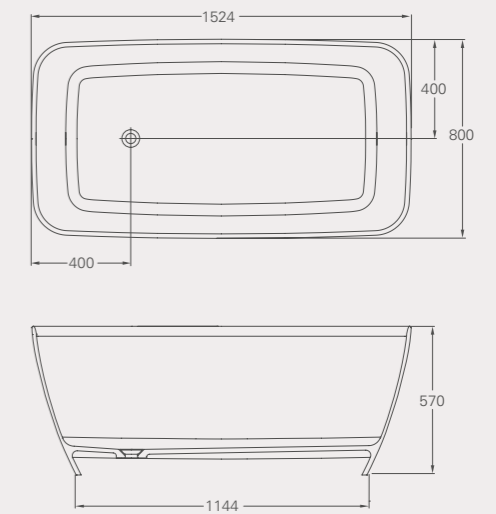

VICENZA GRANDE

Vicenza Grande ClearStone bath

VICENZA PETITE

Vicenza Petite ClearStone bath, page 26

Teardrop Grande ClearStone bath

L: 1910, W: 820, H: 480
 Weight empty: 70 kg
 Displaced capacity: 211 litres*
 Material: ClearStone
 No overflow
 Template provided for drilling overflow
 Not suitable for rim-mounted taps
 Compatible wastes: CW2N, CW2NCS, CW3, CW11, see p76
Code: M11FCS Price: £1995