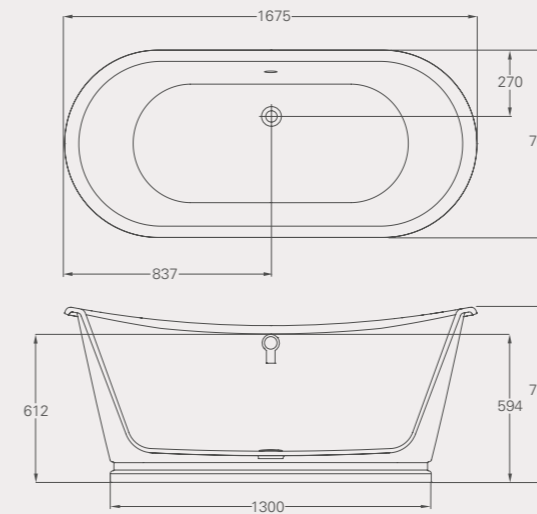

Code: N18 Price: £2295

*Displaced capacity is the bath's capacity less 70 litres.

Classic ClearStone Baths

BALTHAZAR

Balthazar ClearStone bath, page 39

Balthazar ClearStone bath

L: 1675, W: 761, H: 711
 Weight empty: 111 kg
 Displaced capacity: 164 litres*
 Material: ClearStone with stainless steel outer of bath
 Overflow pre-drilled
 Not suitable for rim-mounted taps
 Compatible wastes: W4, CW11, CW3, see p76