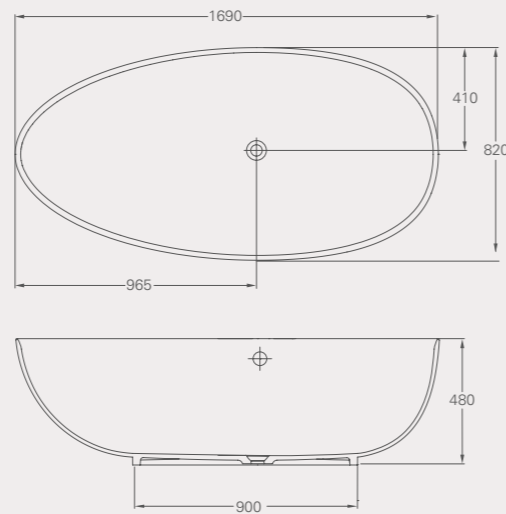

VICENZA GRANDE

Vicenza Grande ClearStone bath

VICENZA PETITE

Vicenza Petite ClearStone bath, page 26

Teardrop Grande ClearStone bath

L: 1910, W: 820, H: 480
 Weight empty: 70 kg
 Displaced capacity: 211 litres*
 Material: ClearStone
 No overflow
 Template provided for drilling overflow
 Not suitable for rim-mounted taps
 Compatible wastes: CW2N, CW2NCS, CW3, CW11, see p76
Code: M11FCS Price: £1995