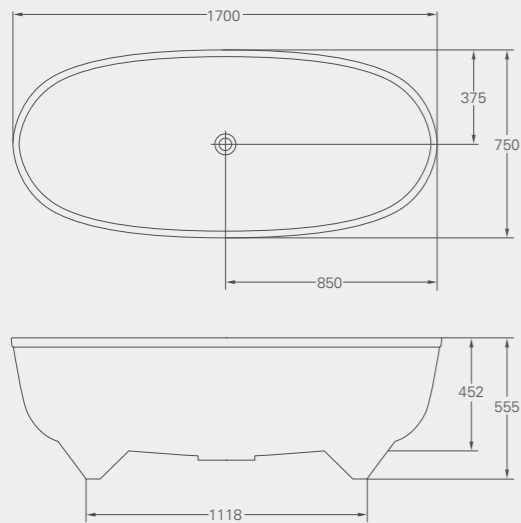

*Displaced capacity is the bath capacity less 70 litres.

Modern Natural Stone Baths

VIGORE

Vigore Natural Stone bath, page 34

Vigore Natural Stone bath

L: 1700, W: 750, H: 555
 Weight empty: 120 kg
 Displaced capacity: 219 litres*
 Material: Natural Stone
 Integrated overflow
 Not suitable for rim-mounted taps
 Compatible wastes: CW1, CW1N, CW3, see p76