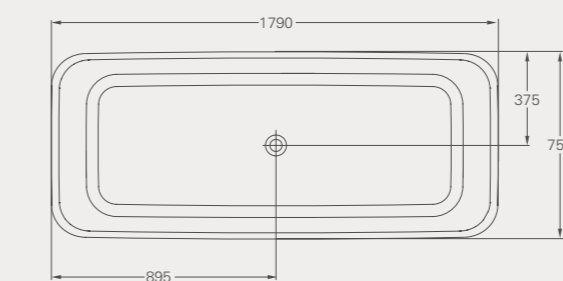

Palermo Grande ClearStone bath

L: 1790, W: 750, H: 570
Weight empty: 99 kg
Displaced capacity: 261 litres*
Material: ClearStone
No overflow
Template provided for drilling overflow
Not suitable for rim-mounted taps
Compatible wastes: CW2N, CW2NCS, CW3, CW11, see p76

Code: N5CCS Price: £1995

*Displaced capacity is the bath capacity less 70 litres.