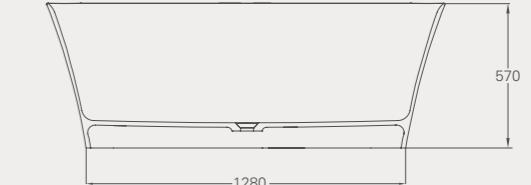

Palermo Petite ClearStone bath

L: 1600, W: 750, H: 570
Weight empty: 87 kg
Displaced capacity: 213 litres*
Material: ClearStone
No overflow
Template provided for drilling overflow
Not suitable for rim-mounted taps
Compatible wastes: CW2N, CW2NCS, CW3, CW11, see p76

Code: N4CCS Price: £1995

*Displaced capacity is the bath capacity less 70 litres.