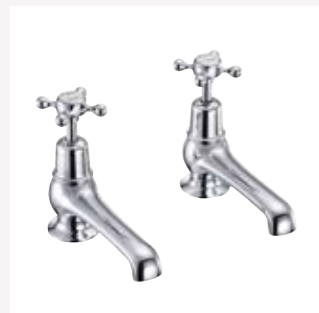

Bath tap deck-mounted
Standard
Code: CL3 Price: £155
Regent
Code: CLR3 Price: £195