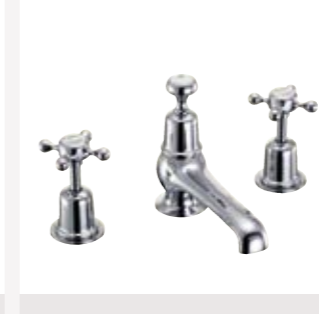

Basin mixer with high central indice with pop-up waste
Standard
Code: CL4 Price: £204
Regent
Code: CLR4 Price: £224

Basin mixer with high central indice with plug and chain waste
Standard
Code: CL5 Price: £204
Regent
Code: CLR5 Price: £224

TWO TAP HOLE

Basin tap 3"
Standard
Code: CL1 Price: £119
Regent
Code: CLR1 Price: £159

Basin tap 5"
Standard
Code: CL2 Price: £129
Regent
Code: CLR2 Price: £169

2 tap hole Bridge mixer with high central indice with plug and chain waste
Standard
Code: CL10 Price: £308
Regent
Code: CLR10 Price: £348

2 tap hole Arch mixer with curved spout (200mm centres)
Standard
Code: CL27 Price: £289
Regent
Code: CLR27 Price: £309

THREE TAP HOLE

3 tap hole mixer with pop-up waste
Standard
Code: CL12 Price: £269
Regent
Code: CLR12 Price: £329

3 tap hole thermostatic mixer with pop-up waste
Please note that Kensington levers are not suitable to be fitted to this product.
Code: CL29 Price: £339

Bathing in technology

- Brass taps & heads
- Chrome plated to EN817 & EN200 and level 10 salt spray tested
- mixers are fitted with a flow straightener for low pressure installations
- A high pressure aerator is provided with every mixer for high pressure installations
- All mixers work on 0.2 bar to 5 bar pressure (i.e are low and high pressure taps)