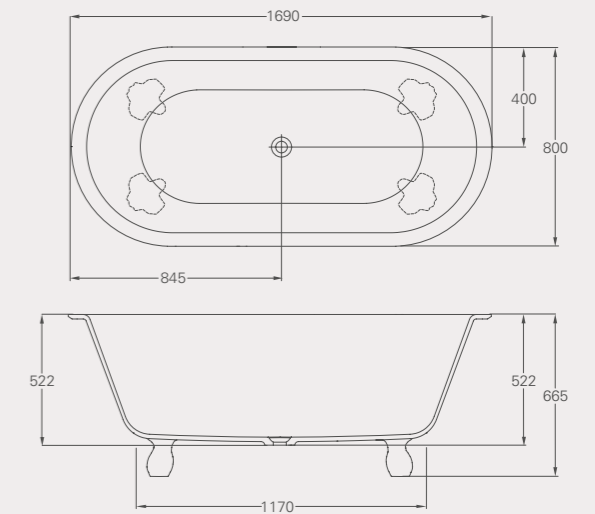

Classico Grande ClearStone bath with chrome Claw feet

L: 1690, W: 800, H: 655
Weight empty: 69 kg
Displaced capacity: 169 litres*
Material: ClearStone
Overflow un-drilled
Not suitable for rim-mounted taps
Compatible wastes: CW2N, CW2NCS, W4, CW3, CW11, W21, W8N, see p76

Code: N9CS Price: £1995 (price includes any feet shown on page 64)

Please specify the feet required at the time of ordering

*Displaced capacity is the bath capacity less 70 litres.