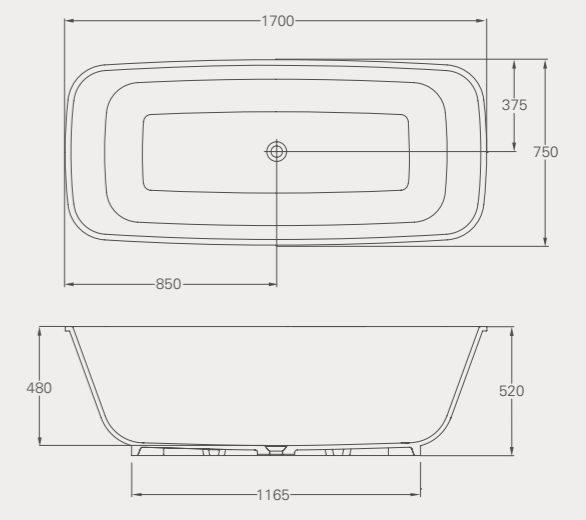

Nuvola ClearStone bath

L: 1700, W: 750, H: 520
Weight empty: 83 kg
Displaced capacity: 242 litres*
Material: ClearStone
No overflow
Template provided for drilling overflow
Not suitable for rim-mounted taps
Compatible wastes: CW2N, CW2NCS, CW3, CW11, see p76
Code: N22CS Price: £1995

*Displaced capacity is the bath capacity less 70 litres.