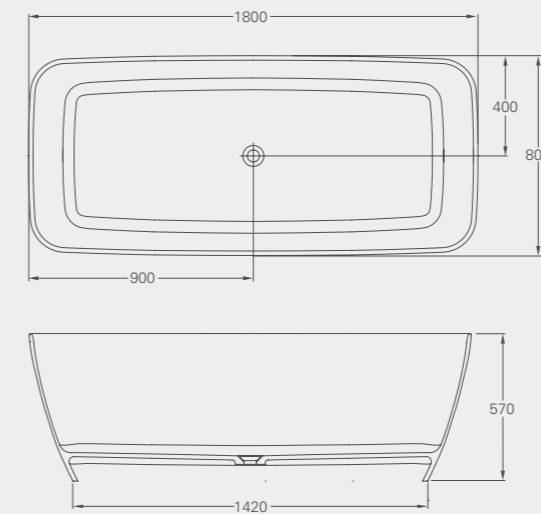

VICENZA GRANDE

Vicenza Grande ClearStone bath

VICENZA PETITE

Vicenza Petite ClearStone bath, page 26

Teardrop Grande ClearStone bath

L: 1910, W: 820, H: 480
 Weight empty: 70 kg
 Displaced capacity: 211 litres*
 Material: ClearStone
 No overflow
 Template provided for drilling overflow
 Not suitable for rim-mounted taps
 Compatible wastes: CW2N, CW2NCS, CW3, CW11, see p76
Code: M11FCS Price: £1995