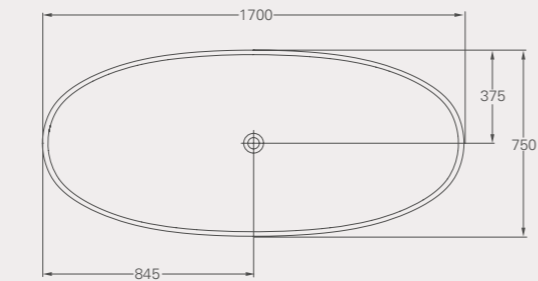

*Displaced capacity is the bath capacity less 70 litres.

Modern ClearStone Baths

PURO

Puro ClearStone bath, *page 14*

PURO WITH PLINTH

Puro ClearStone bath with plinth

Puro ClearStone bath

L: 1700 W: 750 H: 490
 Weight empty: 65kg
 Displaced capacity: 203 litres*
 Material: ClearStone
 No overflow
 Template provided for drilling overflow
 Not suitable for rim-mounted taps
 Compatible wastes: CW2N, CW2NCS, CW3, CW11, see p76