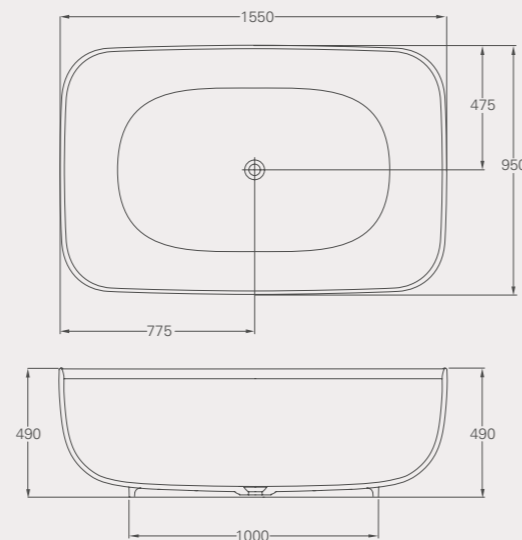

Modern ClearStone Baths

DUO

Duo ClearStone bath, page 05

Duo ClearStone bath
 L: 1550, W: 950, H: 490
 Weight empty: 90 kg
 Displaced capacity: 342 litres*
 Material: ClearStone
 No overflow
 Template provided for drilling overflow
 Not suitable for rim-mounted taps
 Compatible wastes: CW2N, CW2NCS, CW3, CW11, see p76
Code: N26CS Price: £1995