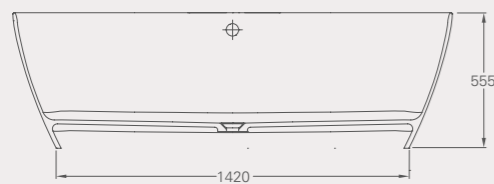

*Displaced capacity is the bath capacity less 70 litres.

Modern Natural Stone Baths

VICENZA

Vicenza Natural Stone bath, *page 28*

Vicenza Grande Natural Stone bath

L: 1790, W: 750, H: 555
 Weight empty: 138 kg
 Displaced capacity: 295 litres*
 Material: Natural Stone
 Integrated overflow
 Not suitable for rim-mounted taps
 Compatible wastes: CW1, CW1N, CW3, see p76
Code: N7D Price: £2295