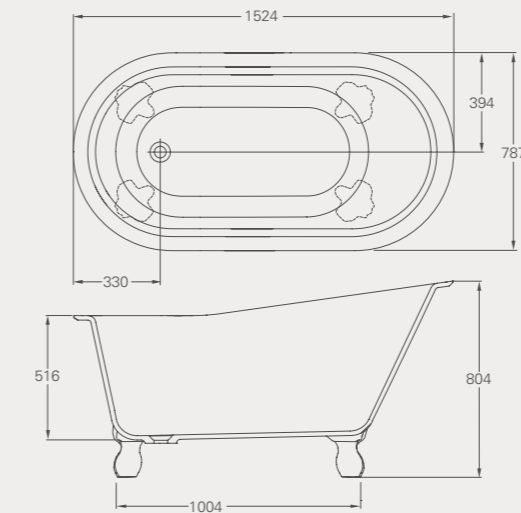

Romano Petite ClearStone bath with chrome Classic feet

L: 1524, W: 787, H: 516/804
Weight empty: 69 kg
Displaced capacity: 129 litres*
Material: ClearStone

Overflow un-drilled
Not suitable for rim-mounted taps
Compatible wastes: CW2N, CW2NCS, W4, CW3, CW11, W21, W8N, see p76

Code: N11ACS Price: £1995 (price includes any feet shown on page 64)
Please specify the feet required at the time of ordering

*Displaced capacity is the bath capacity less 70 litres.