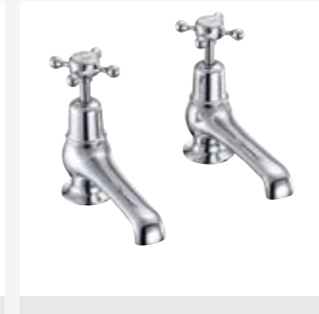

Angled bath filler wall-mounted
Standard
Code: CL26 Price: £334
Regent
Code: CLR26 Price: £374

Burlington Basin Taps

ONE TAP HOLE

Basin mixer with high central indice with click-clack waste
Standard
Code: CL6 Price: £226
Regent
Code: CLR6 Price: £246

Basin mixer with high central indice with pop-up waste
Standard
Code: CL4 Price: £204
Regent
Code: CLR4 Price: £224

Basin mixer with high central indice with plug and chain waste
Standard
Code: CL5 Price: £204
Regent
Code: CLR5 Price: £224

TWO TAP HOLE

Basin tap 3"
Standard
Code: CL1 Price: £119
Regent
Code: CLR1 Price: £159

Basin tap 5"
Standard
Code: CL2 Price: £129
Regent
Code: CLR2 Price: £169

2 tap hole Bridge mixer with high central indice with plug and chain waste
Standard
Code: CL10 Price: £308
Regent
Code: CLR10 Price: £348

2 tap hole Arch mixer with curved spout (200mm centres)
Standard
Code: CL27 Price: £289
Regent
Code: CLR27 Price: £309

THREE TAP HOLE

3 tap hole mixer with pop-up waste
Standard
Code: CL12 Price: £269
Regent
Code: CLR12 Price: £329