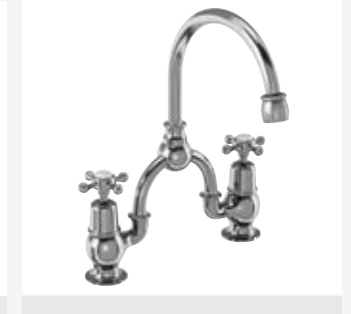

Basin mixer with high central indice with pop-up waste
Standard
Code: CL4 Price: £204
Regent
Code: CLR4 Price: £224

Basin mixer with high central indice with plug and chain waste
Standard
Code: CL5 Price: £204
Regent
Code: CLR5 Price: £224

TWO TAP HOLE

Basin tap 3"
Standard
Code: CL1 Price: £119
Regent
Code: CLR1 Price: £159

Basin tap 5"
Standard
Code: CL2 Price: £129
Regent
Code: CLR2 Price: £169

2 tap hole Bridge mixer with high central indice with plug and chain waste
Standard
Code: CL10 Price: £308
Regent
Code: CLR10 Price: £348

2 tap hole Arch mixer with curved spout (200mm centres)
Standard
Code: CL27 Price: £289
Regent
Code: CLR27 Price: £309

THREE TAP HOLE

3 tap hole mixer with pop-up waste
Standard
Code: CL12 Price: £269
Regent
Code: CLR12 Price: £329

3 tap hole thermostatic mixer with pop-up waste
Please note that Kensington levers are not suitable to be fitted to this product.
Code: CL29 Price: £339

Bathing in technology

- Brass taps & heads
- Chrome plated to EN817 & EN200 and level 10 salt spray tested
- mixers are fitted with a flow straightener for low pressure installations
- A high pressure aerator is provided with every mixer for high pressure installations
- All mixers work on 0.2 bar to 5 bar pressure (i.e are low and high pressure taps)