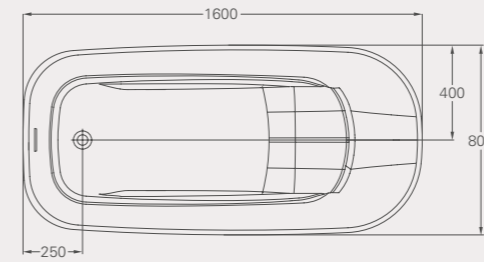

Nebbia Natural Stone bath

L: 1600, W: 800, H: 600/800
Weight empty: 117 kg
Displaced capacity: 230 litres*
Material: Natural Stone
Integrated overflow
Not suitable for rim-mounted taps
Compatible wastes: CW1, CW1N, CW3, see p76
Code: N14 Price: £2295

*Displaced capacity is the bath capacity less 70 litres.

LACRIMA