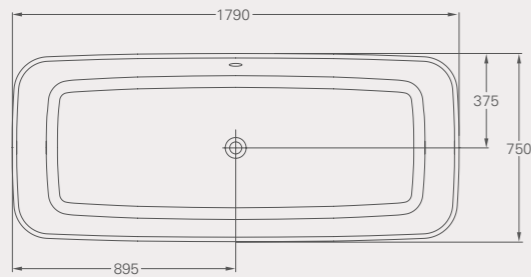

Vicenza Grande Natural Stone bath

L: 1790, W: 750, H: 555
Weight empty: 138 kg
Displaced capacity: 295 litres*
Material: Natural Stone
Integrated overflow
Not suitable for rim-mounted taps
Compatible wastes: CW1, CW1N, CW3, see p76
Code: N7D Price: £2295

*Displaced capacity is the bath capacity less 70 litres.

VICENZA PICCOLO