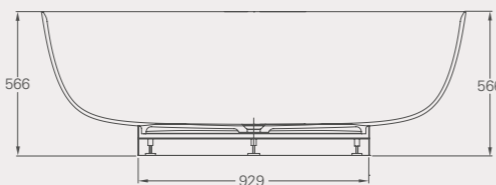

*Displaced capacity is the bath capacity less 70 litres.

Modern ClearStone Baths

PURO

Puro ClearStone bath, *page 14*

PURO WITH PLINTH

Puro ClearStone bath with plinth

Puro ClearStone bath

L: 1700 W: 750 H: 490
 Weight empty: 65kg
 Displaced capacity: 203 litres*
 Material: ClearStone
 No overflow
 Template provided for drilling overflow
 Not suitable for rim-mounted taps
 Compatible wastes: CW2N, CW2NCS, CW3, CW11, see p76