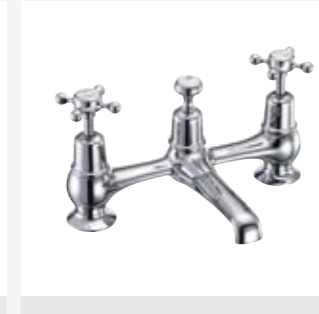

Angled bath filler wall-mounted
Standard
Code: CL26 Price: £334
Regent
Code: CLR26 Price: £374

Burlington Basin Taps

ONE TAP HOLE

Basin mixer with high central indice with click-clack waste
Standard
Code: CL6 Price: £226
Regent
Code: CLR6 Price: £246

Basin mixer with high central indice with pop-up waste
Standard
Code: CL4 Price: £204
Regent
Code: CLR4 Price: £224

Basin mixer with high central indice with plug and chain waste
Standard
Code: CL5 Price: £204
Regent
Code: CLR5 Price: £224

TWO TAP HOLE

Basin tap 3"
Standard
Code: CL1 Price: £119
Regent
Code: CLR1 Price: £159

Basin tap 5"
Standard
Code: CL2 Price: £129
Regent
Code: CLR2 Price: £169

2 tap hole Bridge mixer with high central indice with plug and chain waste
Standard
Code: CL10 Price: £308
Regent
Code: CLR10 Price: £348

2 tap hole Arch mixer with curved spout (200mm centres)
Standard
Code: CL27 Price: £289
Regent
Code: CLR27 Price: £309

THREE TAP HOLE

3 tap hole mixer with pop-up waste
Standard
Code: CL12 Price: £269
Regent
Code: CLR12 Price: £329