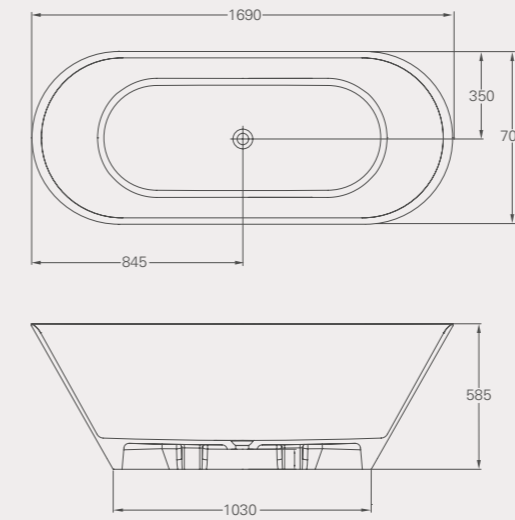

Sontuoso ClearStone bath

L: 1690, W: 700, H: 585
Weight empty: 71 kg
Displaced capacity: 179 litres*
Material: ClearStone
No overflow
Template provided for drilling overflow
Not suitable for rim-mounted taps
Compatible wastes: CW2N, CW2NCS, CW3, CW11, see p76
Code: N8ECS Price: £1995

*Displaced capacity is the bath capacity less 70 litres.