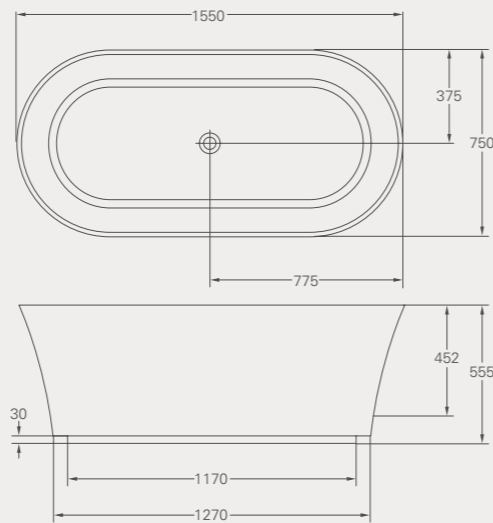

*Displaced capacity is the bath capacity less 70 litres.

Modern Natural Stone Baths

VIGORE

Vigore Natural Stone bath, page 34

Vigore Natural Stone bath

L: 1700, W: 750, H: 555
 Weight empty: 120 kg
 Displaced capacity: 219 litres*
 Material: Natural Stone
 Integrated overflow
 Not suitable for rim-mounted taps
 Compatible wastes: CW1, CW1N, CW3, see p76

Code: N17 Price: £2295

*Displaced capacity is the bath's capacity less 70 litres.

ARMONIA

Armonia Natural Stone bath, page 36

Armonia Natural Stone bath

L: 1550, W: 750, H: 555
 Weight empty: 110kg
 Displaced capacity: 222 litres*
 Material: Natural Stone
 Integrated overflow
 Not suitable for rim-mounted taps
 Compatible wastes: CW1, CW1N, CW3, see p76