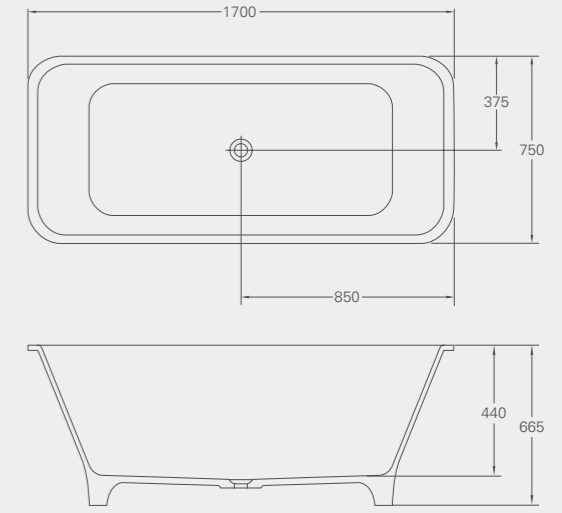

Lonio Natural Stone bath

L: 1700, W: 750, H: 615
Weight empty: 125 kg
Displaced capacity: 239 litres*
Material: Natural Stone

No overflow
Not suitable for rim-mounted taps
Compatible wastes: CW2, CW2N, CW3, W8N, see p76
Code: N19 Price: £2295

*Displaced capacity is the bath's capacity less 70 litres.