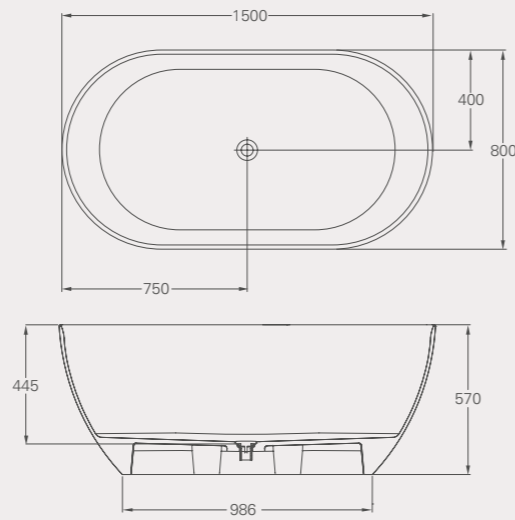

Formoso Petite ClearStone bath

L: 1500, W: 800, H: 570
Weight empty: 67 kg
Displaced capacity: 218 litres*
Material: ClearStone
No overflow
Template provided for drilling overflow
Not suitable for rim-mounted taps
Compatible wastes: CW2N, CW2NCS, CW3, CW11, see p76
Code: N1ACS Price: £1995

*Displaced capacity is the bath capacity less 70 litres.