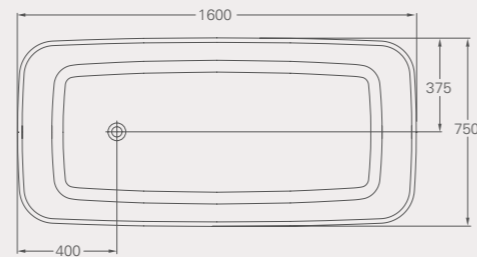

Vicenza Piccolo Natural Stone bath

L: 1600, W: 750, H: 565
Weight empty: 111 kg
Displaced capacity: 255 litres*
Material: Natural Stone
Integrated overflow
Not suitable for rim-mounted taps
Compatible wastes: CW1, CW1N, CW3, see p76
Code: N6D Price: £2295

*Displaced capacity is the bath capacity less 70 litres.

NEBBIA