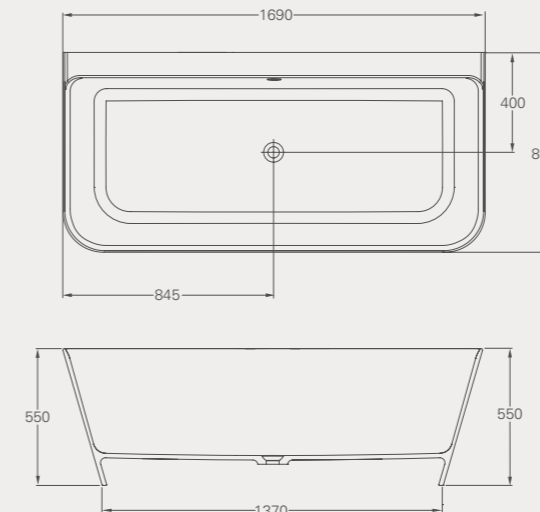

Patinato Grande ClearStone bath
L: 1690, W: 800, H: 550
Weight empty: 91 kg
Displaced capacity: 204 litres*
Material: ClearStone
No overflow
Template provided for drilling overflow
Suitable for deck mounted taps
Compatible wastes: CW2N, CW2NCS, CW3, CW11, see p76
Code: N3BCS Price: £1995

*Displaced capacity is the bath capacity less 70 litres.