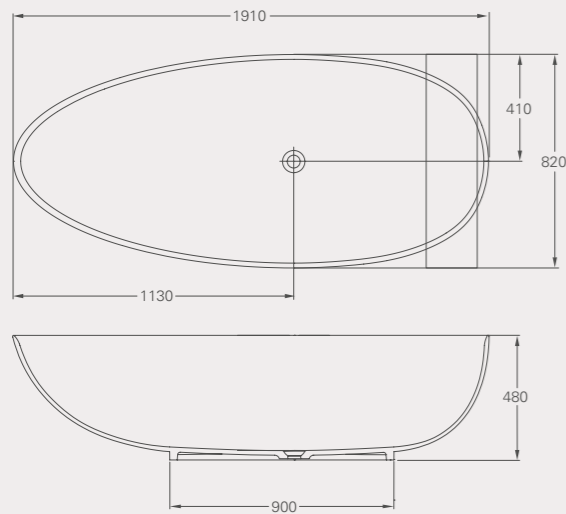

VICENZA GRANDE

Vicenza Grande ClearStone bath

VICENZA PETITE

Vicenza Petite ClearStone bath, page 26

Teardrop Grande ClearStone bath

L: 1910, W: 820, H: 480
 Weight empty: 70 kg
 Displaced capacity: 211 litres*
 Material: ClearStone
 No overflow
 Template provided for drilling overflow
 Not suitable for rim-mounted taps
 Compatible wastes: CW2N, CW2NCS, CW3, CW11, see p76
Code: M11FCS Price: £1995