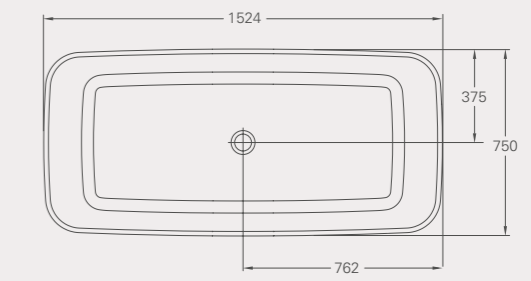

Palermo Petite ClearStone bath

L: 1600, W: 750, H: 570
Weight empty: 87 kg
Displaced capacity: 213 litres*
Material: ClearStone
No overflow
Template provided for drilling overflow
Not suitable for rim-mounted taps
Compatible wastes: CW2N, CW2NCS, CW3, CW11, see p76

Code: N4CCS Price: £1995

*Displaced capacity is the bath capacity less 70 litres.