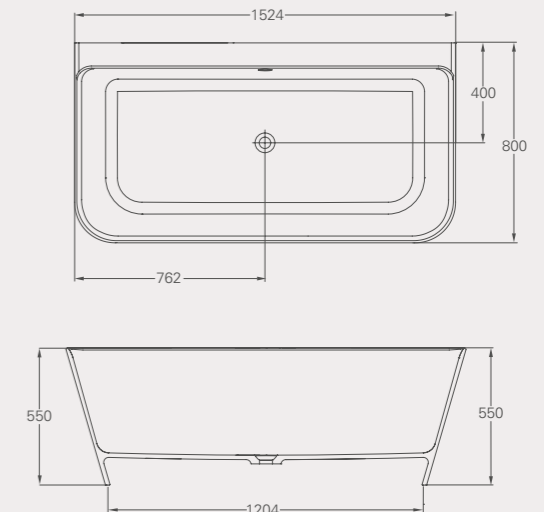

Patinato Petite ClearStone bath
L: 1524, W: 800, H: 550
Weight empty: 85 kg
Displaced capacity: 167 litres*
Material: ClearStone
No overflow
Template provided for drilling overflow
Suitable for deck mounted taps
Compatible wastes: CW2N, CW2NCS, CW3, CW11, see p76
Code: N3ACS Price: £1995

*Displaced capacity is the bath capacity less 70 litres.