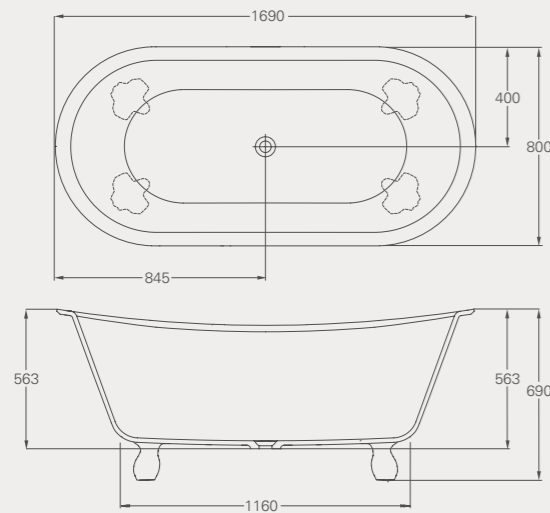

Batello ClearStone bath with chrome Classic feet

L: 1690, W: 800, H: 690
Weight empty: 66 kg
Displaced capacity: 151 litres*
Material: ClearStone

Overflow un-drilled
Not suitable for rim-mounted taps
Compatible wastes: CW2N, CW2NCS, W4, CW3, CW11, W21, W8N, see p76

Code: N10CS Price: £1995 (price includes any feet shown on page 64)
Please specify the feet required at the time of ordering

*Displaced capacity is the bath capacity less 70 litres.

ROMANO GRANDE