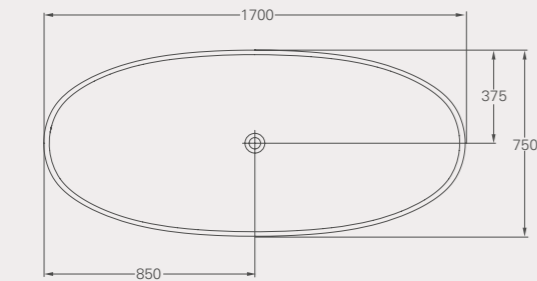

*Displaced capacity is the bath capacity less 70 litres.

Modern ClearStone Baths

PURO

Puro ClearStone bath, *page 14*

PURO WITH PLINTH

Puro ClearStone bath with plinth

Puro ClearStone bath

L: 1700 W: 750 H: 490
 Weight empty: 65kg
 Displaced capacity: 203 litres*
 Material: ClearStone
 No overflow
 Template provided for drilling overflow
 Not suitable for rim-mounted taps
 Compatible wastes: CW2N, CW2NCS, CW3, CW11, see p76