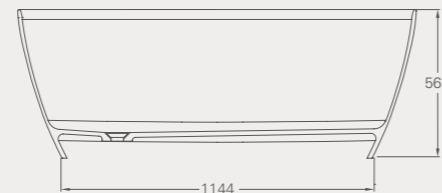

Vicenza Piccolo Natural Stone bath

L: 1600, W: 750, H: 565
Weight empty: 111 kg
Displaced capacity: 255 litres*
Material: Natural Stone
Integrated overflow
Not suitable for rim-mounted taps
Compatible wastes: CW1, CW1N, CW3, see p76
Code: N6D Price: £2295

*Displaced capacity is the bath capacity less 70 litres.

NEBBIA